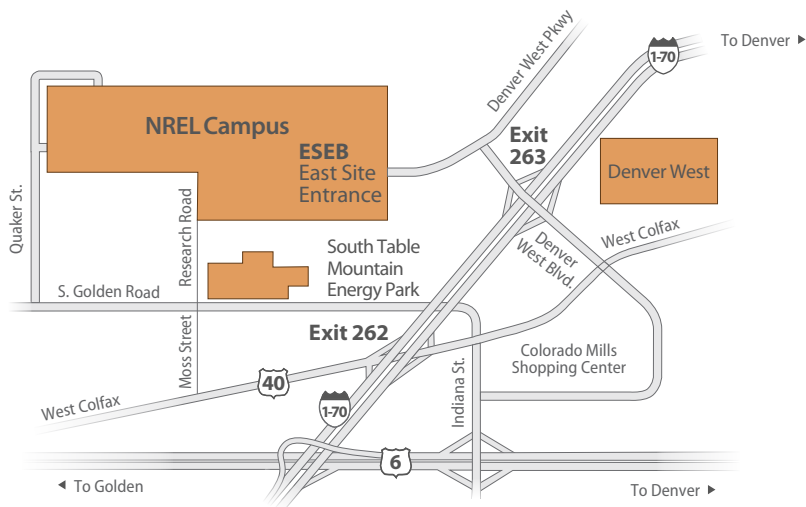

# South Table Mountain Campus

15013 Denver West Parkway  
Golden, CO 80401

## Golden/Lakewood Area

## Denver West