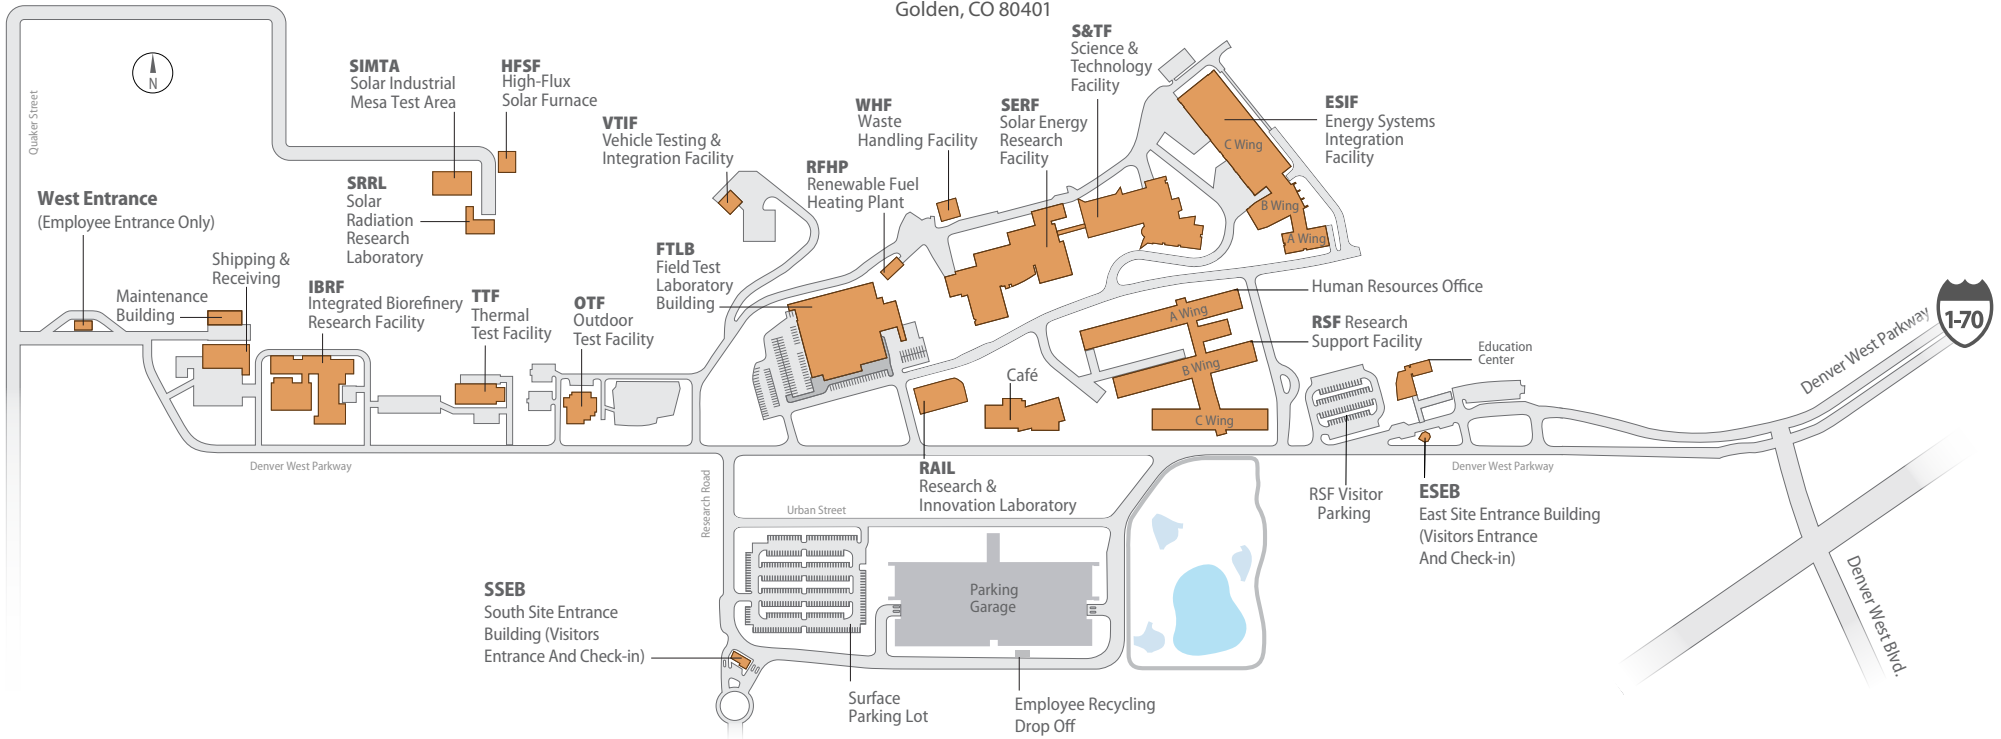

# South Table Mountain Campus

15013 Denver West Parkway  
Golden, CO 80401

## Golden/Lakewood Area

## Denver West